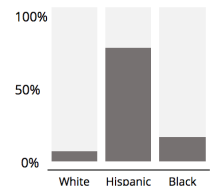

Ruben Diaz Elementary

This school's Math MGP is **75**.

That means if you compare a student to 100 other students, s/he is growing faster than 75 of them.

This school's Reading MGP is **75**.