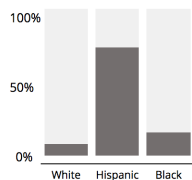

2018-2019 TOP SCHOOLS

Each of the schools showcased in this report serve **high percentages of students eligible for free or reduced-price lunch (FRL).**

WHAT ARE TOP SCHOOLS?

Top Schools meet the following criteria:

School Type & Demographics:

- Public and open to all students (*select schools such as magnet or CTE schools with admissions criteria are not eligible*);
- Serve at least 75% of students eligible for Free or Reduced Price Lunch;
- **AND** serve a student population that is at least 50% Black or Hispanic.

Academic Results:

- Have 75% of students on grade level (proficient in Reading and Math);
- **OR** meeting growth benchmarks, with Median Growth Percentiles (MGP) of 75 or higher in both Reading & Math, based on nationally-normed assessment results.

The three (3) public schools below met all the Top Schools *demographic* criteria AND the growth results criteria- with MGPs (Median Growth Percentiles) of 75 or greater in both Reading AND Math).

Nevada Prep Middle

This school's Math MGP is **94**.

That means if you compare a student to 100 other students, s/he is growing faster than 94 of them.

This school's Reading MGP is **81**.

FRL: **89%**

Mater Academy Mt. Vista Middle

This school's Math MGP is **77**.

That means if you compare a student to 100 other students, s/he is growing faster than 77 of them.

This school's Reading MGP is **80**.