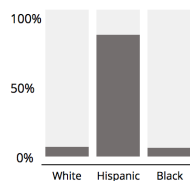

2018-2019 TOP SCHOOLS

Each of the schools showcased in this report serve **high percentages of students eligible for free or reduced-price lunch (FRL).**

WHAT ARE TOP SCHOOLS?

Top Schools meet the following criteria:

School Type & Demographics:

- Public and open to all students (*select schools such as magnet or CTE schools with admissions criteria are not eligible*);
- Serve at least 75% of students eligible for Free or Reduced Price Lunch;
- **AND** serve a student population that is at least 50% Black or Hispanic.

Academic Results:

- Have 75% of students on grade level (proficient in Reading and Math);
- **OR** meeting growth benchmarks, with Median Growth Percentiles (MGP) of 75 or higher in both Reading & Math, based on nationally-normed assessment results.

The three (3) public schools below met all the Top Schools *demographic* criteria AND the growth results criteria- with MGPs (Median Growth Percentiles) of 75 or greater in both Reading AND Math).

Nevada Prep Middle

This school's Math MGP is **94**.

That means if you compare a student to 100 other students, s/he is growing faster than 94 of them.

This school's Reading MGP is **81**.

FRL: **89%**

Mater Academy Mt. Vista Middle

This school's Math MGP is **77**.

That means if you compare a student to 100 other students, s/he is growing faster than 77 of them.

This school's Reading MGP is **80**.

FRL: **100%**

Ruben Diaz Elementary

This school's Math MGP is **75**.

That means if you compare a student to 100 other students, s/he is growing faster than 75 of them.

This school's Reading MGP is **75**.

FRL: **100%**

Other Middle Schools that serve similar student populations have an average MGP of 45 for Math and 47 for Reading. Other Elementary Schools that serve similar student populations have an average MGP of 49 for both Math and Reading.